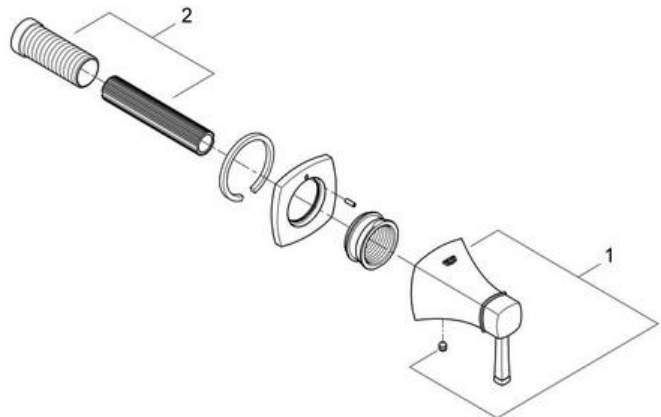

PROJECT		REF		REV	ITEM CODE	
LOCATION		DATE			PAGE	

SANITARY WARE SPECIFICATION SHEET

<p>Item Descriptions</p> <p>Dimensions</p> <p>Model</p> <p>Finish</p> <p>Country of origin</p> <p>Manufacturer</p> <p>Supplier</p> <p>Contact Tel/Fax</p> <p>E-mail</p> <p>Website</p>	<p>GROHE (Germany) "Grandera" Volume control trim with concealed valve</p> <p>L70 x W92 x H70 mm</p> <p>19944000 (Volume control trim) 29034000 (Concealed valve)</p> <p>Chrome Plated</p> <p>Germany</p> <p>GROHE Limited</p> <p>Acme Sanitary Ware Co. Ltd Mr. Eric Wong/ Mr. Don Yuen (852) 2388-7171 / (852) 2710-8012 acme@acmesanitary.com.hk www.acmesanitary.com.hk</p>	<p>Illustration/ Drawing</p> <p>Colour options:</p> <ul style="list-style-type: none"> ● 000 StarLight Chrome ● DC0 SuperSteel ● DA0 Warm Sunset ● A00 Hard Graphite ● AL0 Brushed Hard Graphite ● IG0 Chrome/Gold ● GL0 Cool Sunrise ● GN0 Brushed Cool Sunrise ● DL0 Brushed Warm Sunset ● BE0 Polished Nickel ● EN0 Brushed Nickel
<p>"Grandera" Volume Control Trim</p> <ul style="list-style-type: none"> · set for final installation for · 35 028 000 · 29 032 000 (preassembled headpart 1/2") · GROHE StarLight chrome finish · installation depth adjustable · 43 - 91 mm 	<p>Concealed valve</p> <ul style="list-style-type: none"> · pre-assembled headpart 1/2" · threaded union 1/2" · Adjustable installation depth · Adjustable installation depth: 1 11/16" - 3 1/2" (43 - 91mm) · DR-brass 	
<p>19944000 19944IG0 19944DA0 19944EN0</p>		

Stylistically, the Grandera collection can be combined with a wide range of bathroom furnishings, with the added flexibility of two colors – chrome and chrome / gold.

Pos.-nr.	Prod. description	Order-nr.	Pos.-nr.	Prod. description	Order-nr.
1	Ceramic headpart, 1/2"	45882000	1	Grandera handle	48215000
1.1	O-ring Ø 18.2 x Ø 1.7	0392400M	2	Extension for spindle	45988000