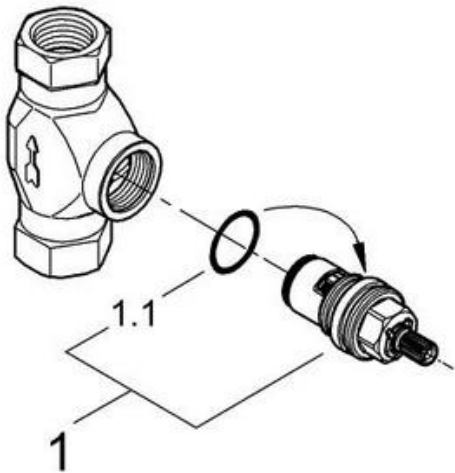

PROJECT		REF		REV	ITEM CODE	
LOCATION		DATE			PAGE	

SANITARY WARE SPECIFICATION SHEET

<p>Item Descriptions</p> <p>Dimensions</p> <p>Model</p> <p>Finish</p> <p>Country of origin</p> <p>Manufacturer</p> <p>Supplier</p> <p>Contact Tel/Fax</p> <p>E-mail</p> <p>Website</p>	<p>GROHE (Germany) "Grandera" Volume control trim with concealed valve</p> <p>L70 x W92 x H70 mm</p> <p>19944000 (Volume control trim) 29034000 (Concealed valve)</p> <p>Chrome Plated</p> <p>Germany</p> <p>GROHE Limited</p> <p>Acme Sanitary Ware Co. Ltd Mr. Eric Wong/ Mr. Don Yuen (852) 2388-7171 / (852) 2710-8012 acme@acmesanitary.com.hk www.acmesanitary.com.hk</p>	<p>Illustration/ Drawing</p> <p>Colour options:</p> <ul style="list-style-type: none"> ● 000 StarLight Chrome ● DC0 SuperSteel ● DA0 Warm Sunset ● A00 Hard Graphite ● AL0 Brushed Hard Graphite ● IG0 Chrome/Gold ● GL0 Cool Sunrise ● GN0 Brushed Cool Sunrise ● DL0 Brushed Warm Sunset ● BE0 Polished Nickel ● EN0 Brushed Nickel
<p>"Grandera" Volume Control Trim</p> <ul style="list-style-type: none"> · set for final installation for · 35 028 000 · 29 032 000 (preassembled headpart 1/2") · GROHE StarLight chrome finish · installation depth adjustable · 43 - 91 mm 	<p>Concealed valve</p> <ul style="list-style-type: none"> · pre-assembled headpart 1/2" · threaded union 1/2" · Adjustable installation depth · Adjustable installation depth: 1 11/16" - 3 1/2" (43 - 91mm) · DR-brass 	
<p>19944000 19944IG0 19944DA0 19944EN0</p>		

Stylistically, the Grandera collection can be combined with a wide range of bathroom furnishings, with the added flexibility of two colors – chrome and chrome / gold.

Pos.-nr.	Prod. description	Order-nr.	Pos.-nr.	Prod. description	Order-nr.
1	Ceramic headpart, 1/2"	45882000	1	Grandera handle	48215000
1.1	O-ring Ø 18.2 x Ø 1.7	0392400M	2	Extension for spindle	45988000