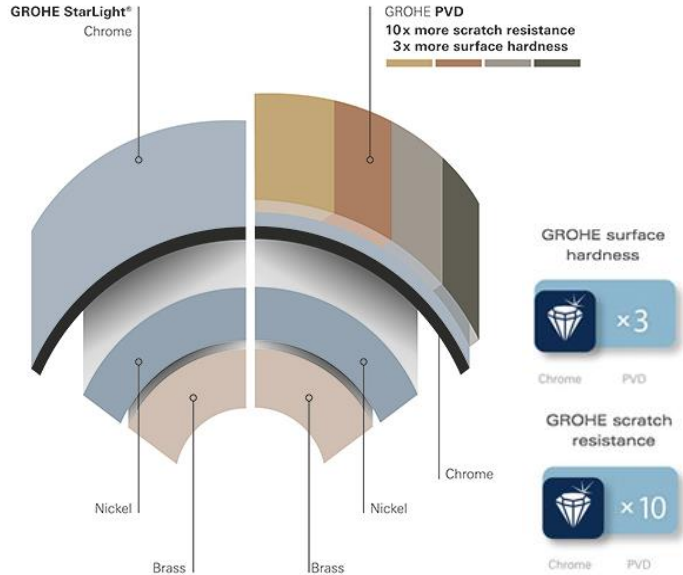

PROJECT		REF		REV	ITEM CODE	
LOCATION		DATE			PAGE	

SANITARY WARE SPECIFICATION SHEET

<p>Item Descriptions</p> <p>Dimensions</p> <p>Model</p> <p>Finish</p> <p>Country of origin</p> <p>Manufacturer</p> <p>Supplier</p> <p>Contact Tel/Fax</p> <p>E-mail</p> <p>Website</p>	<p>GROHE (Germany) "Grandera" Volume control trim with concealed valve</p> <p>L70 x W92 x H70 mm</p> <p>19944000 (Volume control trim) 29034000 (Concealed valve)</p> <p>Chrome Plated</p> <p>Germany</p> <p>GROHE Limited</p> <p>Acme Sanitary Ware Co. Ltd Mr. Eric Wong/ Mr. Don Yuen (852) 2388-7171 / (852) 2710-8012 acme@acmesanitary.com.hk www.acmesanitary.com.hk</p>	<p>Illustration/ Drawing</p> <p>Colour options:</p> <ul style="list-style-type: none"> ● 000 StarLight Chrome ● DC0 SuperSteel ● DA0 Warm Sunset ● A00 Hard Graphite ● AL0 Brushed Hard Graphite ● IG0 Chrome/Gold ● GL0 Cool Sunrise ● GN0 Brushed Cool Sunrise ● DL0 Brushed Warm Sunset ● BE0 Polished Nickel ● EN0 Brushed Nickel
<p>"Grandera" Volume Control Trim</p> <ul style="list-style-type: none"> · set for final installation for · 35 028 000 · 29 032 000 (preassembled headpart 1/2") · GROHE StarLight chrome finish · installation depth adjustable · 43 - 91 mm 	<p>Concealed valve</p> <ul style="list-style-type: none"> · pre-assembled headpart 1/2" · threaded union 1/2" · Adjustable installation depth · Adjustable installation depth: 1 11/16" - 3 1/2" (43 - 91mm) · DR-brass 	
<p>19944000 19944IG0 19944DA0 19944EN0</p>		

Stylistically, the Grandera collection can be combined with a wide range of bathroom furnishings, with the added flexibility of two colors – chrome and chrome / gold.

Pos.-nr.	Prod. description	Order-nr.	Pos.-nr.	Prod. description	Order-nr.
1	Ceramic headpart, 1/2"	45882000	1	Grandera handle	48215000
1.1	O-ring Ø 18.2 x Ø 1.7	0392400M	2	Extension for spindle	45988000